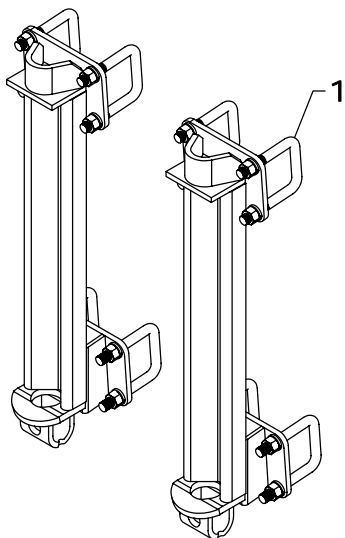

**SP-2B FOUR-PRONG DOUBLE
BALE SPEAR REPLACEMENT PARTS**

REF #	PART #	DESCRIPTION	QTY
1	SP-2BAS	FRAME	1
2	BS-248	BALE SPEAR	4
3	BS-247	NUT	4

C-3 STANDARD ADAPTER KIT

REF #	PART #	DESCRIPTION	QTY
1	C-3 KIT	FEMALE ADAPTER KIT	1

NOTE: C-3 Adapters are standard for Westendorf loaders. Other adapters are available. See instructions for alternate adapters.