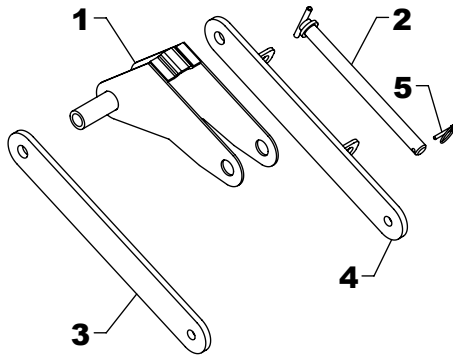

### OPT. BCK-001 TIE BAR KIT (20/40 SERIES)

REF #	PART #	DESCRIPTION	QTY.
1	BCP-34	ANGLE SUPPORT	1
2	BCP-35	LOCK PLATE	2
3	HHS0813016	1/2" X 1" BOLT	2
4	LWM08	1/2" LOCKWASHER	2

### OPT. BCK-003 TIE BAR KIT (70 SERIES)

REF #	PART #	DESCRIPTION	QTY.
1	BCP-36	ANGLE SUPPORT	1
2	BCP-35	LOCK PLATE	2
3	HHS0813016	1/2" X 1" BOLT	2
4	LWM08	1/2" LOCKWASHER	2

WESTENDORFMFG SJG011021

## BCK-004 PIN KIT (SET OF 2)

REF #	PART #	DESCRIPTION	QTY.
1	BCP-200AS	REAR PIVOT PIN	1
2	BCP-201	PIVOT STRAP	1
3	BCP-201AS	PIVOT STRAP	1
4	BCP-204AS	STORAGE PIN	1
5	BCP-197	SPACER WASHER	1
6	BUS-96	BUSHING	1
7	QLP0400028	LYNCH PIN	3

## BCK-005 SLEEVE KIT (SET OF 2)

REF #	PART #	DESCRIPTION	QTY.
1	BCP-206AS	SLEEVE	1
2	BCP-204AS	STORAGE PIN	1
3	BCP-201	PIVOT STRAP	1
4	BCP-201AS	PIVOT STRAP	1
5	QLP0400028	LYNCH PIN	1