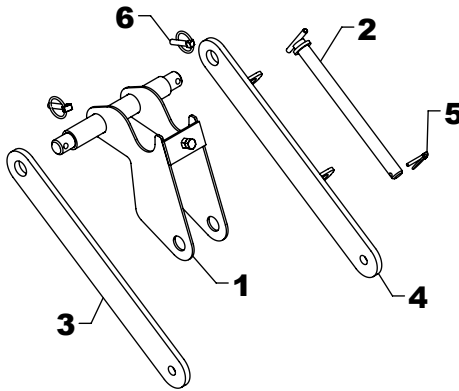

BCK-009 SLEEVE KIT (SET OF 2)

REF #	PART #	DESCRIPTION	QTY.
1	BCP-194AS	SLEEVE	1
2	BCP-204AS	STORAGE PIN	1
3	BCP-187	PIVOT STRAP	1
4	BCP-187AS	STRAP	1
5	QLP0400028	LYNCH PIN	1
6	QLP0700024	LYNCH PIN	2