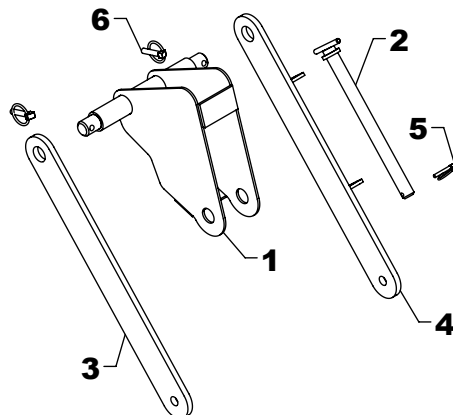

BCK-011 SLEEVE KIT (SET OF 2)

REF #	PART #	DESCRIPTION	QTY.
1	BCP-193AS	SLEEVE	1
2	BCP-204AS	STORAGE PIN	1
3	BCP-185	PIVOT STRAP	1
4	BCP-185AS	PIVOT STRAP	1
5	QLP0400028	LYNCH PIN	1
6	QLP0700024	LYNCH PIN	2