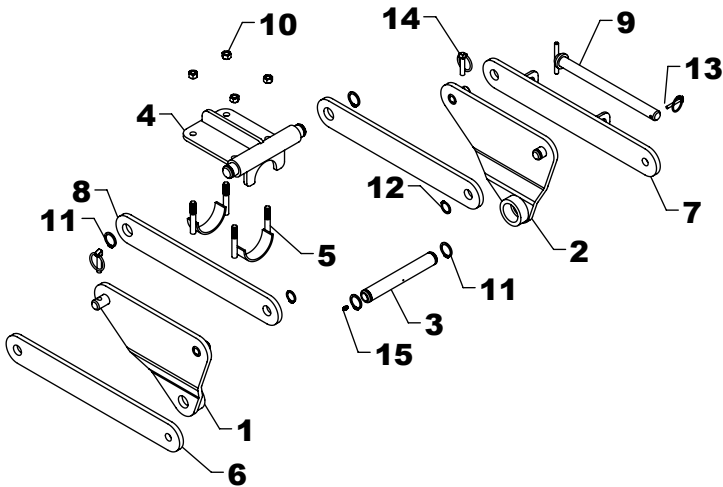

## BCK-013 SLEEVE KIT (SET OF 2)

REF #	PART #	DESCRIPTION	QTY.
1	BCP-188AS	SLEEVE	1
2	BCP-204AS	STORAGE PIN	1
3	BCP-207	PIVOT STRAP	1
4	BCP-207AS	PIVOT STRAP	1
5	QLP0400028	LYNCH PIN	1
6	QLP0700024	LYNCH PIN	2

## BCK-014 PIN KIT (SET OF 2)

REF #	PART #	DESCRIPTION	QTY.
1	BCP-184	STEP PIN	1
2	BCP-207AS	PIVOT STRAP	1
3	BCP-207	PIVOT STRAP	1
4	BCP-204AS	STORAGE PIN	1
5	QLP0400028	LYNCH PIN	1
6	QLP0700024	LYNCH PIN	2

## BCK-015 HINGE PLATE KIT (SET OF 2)

REF #	PART #	DESCRIPTION	QTY
1	BCP-100AS-R	HINGE PLATE (RIGHT)	1
2	BCP-100AS-L	HINGE PLATE (LEFT)	1
3	BCP-110	PIN	1
4	BCP-111	STRAP	2
5	BCP-209	STRAP	1
6	BCP-209AS	STRAP	1
7	BCP-116AS	CLAMP PLATE	1
8	BCP-118AS	CLAMP	2
9	BCP-121	CLAMP	1
10	HFN1011	5/8" NUT	2
11	HTN0813	1/2" LOCK NUT	4
12	SR-C08	SNAP RING	2
13	SR-C10	SNAP RING	4
14	BCP-204AS	STORAGE PIN	1
15	QLP0400028	LYNCH PIN	1
16	QLP0700024	LYNCH PIN	2
17	ZER1805	GREASE FITTING	1

## BCK-016 HINGE PLATE KIT (SET OF 2)

REF #	PART #	DESCRIPTION	QTY
1	BCP-100AS-R	HINGE PLATE (RIGHT)	1
2	BCP-100AS-L	HINGE PLATE (LEFT)	1
3	BCP-110	PIN	1
4	BCP-104AS	CLAMP	1
5	BCP-108AS	CLAMP	2
6	BCP-112	STRAP	1
7	BCP-112AS	STRAP	1
8	BCP-113	STRAP	2
9	BCP-204AS	STORAGE PIN	1
10	HTN0813	1/2" LOCK NUT	4
11	SR-C10	SNAP RING	4
12	SR-C08	SNAP RING	2
13	QLP0400028	LYNCH PIN	1
14	QLP0700024	LYNCH PIN	2
15	ZER1805	GREASE FITTING	1