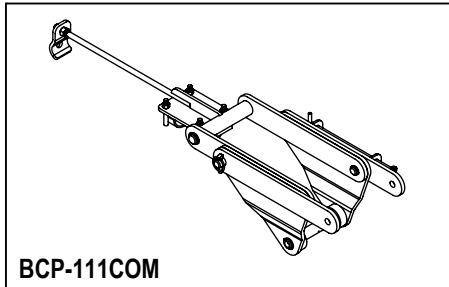

## BCK-013 SLEEVE KIT (SET OF 2)

REF #	PART #	DESCRIPTION	QTY.
1	BCP-188AS	SLEEVE	1
2	BCP-204AS	STORAGE PIN	1
3	BCP-207	PIVOT STRAP	1
4	BCP-207AS	PIVOT STRAP	1
5	QLP0400028	LYNCH PIN	1
6	QLP0700024	LYNCH PIN	2

## BCK-014 PIN KIT (SET OF 2)

REF #	PART #	DESCRIPTION	QTY.
1	BCP-184	STEP PIN	1
2	BCP-207AS	PIVOT STRAP	1
3	BCP-207	PIVOT STRAP	1
4	BCP-204AS	STORAGE PIN	1
5	QLP0400028	LYNCH PIN	1
6	QLP0700024	LYNCH PIN	2

## BCK-015 HINGE PLATE KIT (SET OF 2)

REF #	PART #	DESCRIPTION	QTY
1	BCP-100AS-R	HINGE PLATE (RIGHT)	1
2	BCP-100AS-L	HINGE PLATE (LEFT)	1
3	BCP-110	PIN	1
4	BCP-111	STRAP	2
5	BCP-209	STRAP	1
6	BCP-209AS	STRAP	1
7	BCP-116AS	CLAMP PLATE	1
8	BCP-118AS	CLAMP	2
9	BCP-121	CLAMP	1
10	HFN1011	5/8" NUT	2
11	HTN0813	1/2" LOCK NUT	4
12	SR-C08	SNAP RING	2
13	SR-C10	SNAP RING	4
14	BCP-204AS	STORAGE PIN	1
15	QLP0400028	LYNCH PIN	1
16	QLP0700024	LYNCH PIN	2
17	ZER1805	GREASE FITTING	1