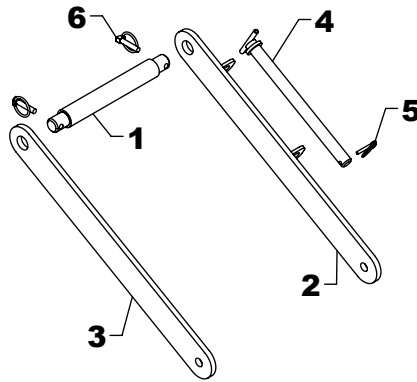

## BCK-031 SLEEVE KIT

REF #	PART #	DESCRIPTION	QTY.
1	QC-3501COM	MALE COUPLER COMPLETE	2
2	QC-1508	PLATE BRACE	2
3	QC-1513	ANGLE IRON STOP	4
4	BAND-15	METAL BAND	2
5	QC-1506AS	TRIP BLOCK	2
6	BCP-182AS	PIVOT STRAP	2
7	BCP-182	PIVOT STRAP	2
8	BCP-184	STEP PIN	2
9	BCP-204AS	STORAGE PIN	2
10	QLP0400028	LYNCH PIN	2
11	QLP0700024	LYNCH PIN	4

## BCK-032 PIN KIT (SET OF 2)

REF #	PART #	DESCRIPTION	QTY.
1	BCP-184	STEP PIN	1
2	BCP-212AS	PIVOT STRAP	1
3	BCP-212	PIVOT STRAP	1
4	BCP-204AS	STORAGE PIN	1
5	QLP0400028	LYNCH PIN	1
6	QLP0700024	LYNCH PIN	2

## BCK-033 PIN KIT (SET OF 2)

REF #	PART #	DESCRIPTION	QTY.
1	BCP-184	STEP PIN	1
2	BCP-187AS	STRAP	1
3	BCP-187	PIVOT STRAP	1
4	BCP-204AS	STORAGE PIN	1
5	QLP0400028	LYNCH PIN	1
6	QLP0700024	LYNCH PIN	2

## BCK-034 PIN KIT (SET OF 2)

REF #	PART #	DESCRIPTION	QTY.
1	BCP-184	STEP PIN	1
2	BCP-192AS	PIVOT STRAP	1
3	BCP-192	PIVOT STRAP	1
4	BCP-204AS	STORAGE PIN	1
5	QLP0400028	LYNCH PIN	1
6	QLP0700024	LYNCH PIN	2