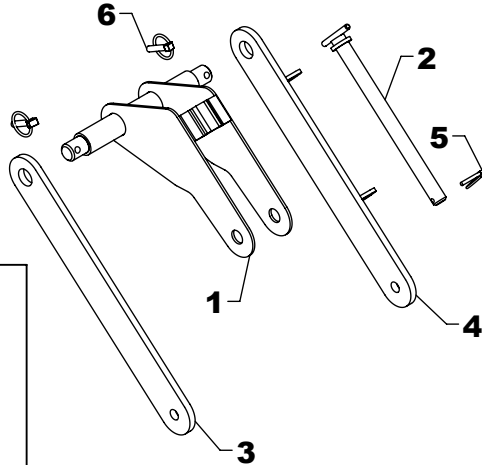

## BCK-009 SLEEVE KIT (SET OF 2)

REF #	PART #	DESCRIPTION	QTY.
1	BCP-194AS	SLEEVE	1
2	BCP-204AS	STORAGE PIN	1
3	BCP-187	PIVOT STRAP	1
4	BCP-187AS	STRAP	1
5	QLP0400028	LYNCH PIN	1
6	QLP0700024	LYNCH PIN	2

## BCK-010 SLEEVE KIT (SET OF 2)

REF #	PART #	DESCRIPTION	QTY.
1	BCP-190AS	SLEEVE	1
2	BCP-204AS	STORAGE PIN	1
3	BCP-192AS	PIVOT STRAP	1
4	BCP-192	PIVOT STRAP	1
5	QLP0400028	LYNCH PIN	1
6	QLP0700024	LYNCH PIN	2

## BCK-011 SLEEVE KIT (SET OF 2)

REF #	PART #	DESCRIPTION	QTY.
1	BCP-193AS	SLEEVE	1
2	BCP-204AS	STORAGE PIN	1
3	BCP-185	PIVOT STRAP	1
4	BCP-185AS	PIVOT STRAP	1
5	QLP0400028	LYNCH PIN	1
6	QLP0700024	LYNCH PIN	2