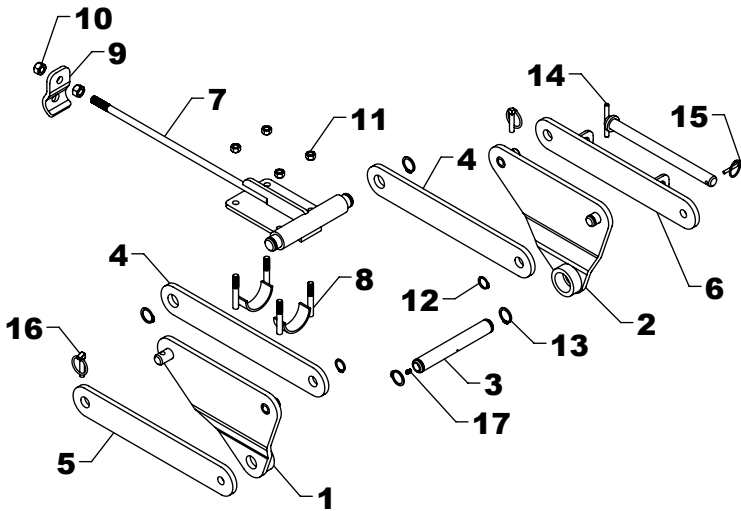

## BCK-012 SLEEVE KIT (SET OF 2)

REF #	PART #	DESCRIPTION	QTY.
1	BCP-195AS	SLEEVE	1
2	BCP-204AS	STORAGE PIN	1
3	BCP-207	PIVOT STRAP	1
4	BCP-207AS	PIVOT STRAP	1
5	QLP0400028	LYNCH PIN	1
6	QLP0700024	LYNCH PIN	2

## BCK-013 SLEEVE KIT (SET OF 2)

REF #	PART #	DESCRIPTION	QTY.
1	BCP-188AS	SLEEVE	1
2	BCP-204AS	STORAGE PIN	1
3	BCP-207	PIVOT STRAP	1
4	BCP-207AS	PIVOT STRAP	1
5	QLP0400028	LYNCH PIN	1
6	QLP0700024	LYNCH PIN	2

## BCK-014 PIN KIT (SET OF 2)

REF #	PART #	DESCRIPTION	QTY.
1	BCP-184	STEP PIN	1
2	BCP-207AS	PIVOT STRAP	1
3	BCP-207	PIVOT STRAP	1
4	BCP-204AS	STORAGE PIN	1
5	QLP0400028	LYNCH PIN	1
6	QLP0700024	LYNCH PIN	2

## BCK-015 HINGE PLATE KIT (SET OF 2)

REF #	PART #	DESCRIPTION	QTY
1	BCP-100AS-R	HINGE PLATE (RIGHT)	1
2	BCP-100AS-L	HINGE PLATE (LEFT)	1
3	BCP-110	PIN	1
4	BCP-111	STRAP	2
5	BCP-209	STRAP	1
6	BCP-209AS	STRAP	1
7	BCP-116AS	CLAMP PLATE	1
8	BCP-118AS	CLAMP	2
9	BCP-121	CLAMP	1
10	HFN1011	5/8" NUT	2
11	HTN0813	1/2" LOCK NUT	4
12	SR-C08	SNAP RING	2
13	SR-C10	SNAP RING	4
14	BCP-204AS	STORAGE PIN	1
15	QLP0400028	LYNCH PIN	1
16	QLP0700024	LYNCH PIN	2
17	ZER1805	GREASE FITTING	1