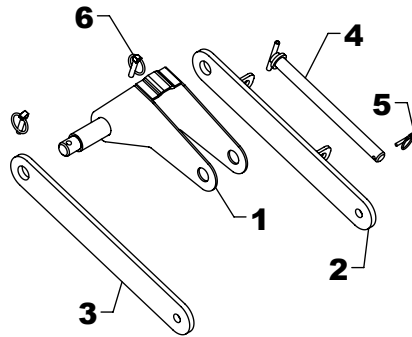

BCK-018 SLEEVE KIT (SET OF 2)

REF #	PART #	DESCRIPTION	QTY.
1	BCP-208AS	SLEEVE	1
2	BCP-207AS	PIVOT STRAP	1
3	BCP-207	PIVOT STRAP	1
4	BCP-204AS	STORAGE PIN	1
5	QLP0400028	LYNCH PIN	1
6	QLP0700024	LYNCH PIN	2