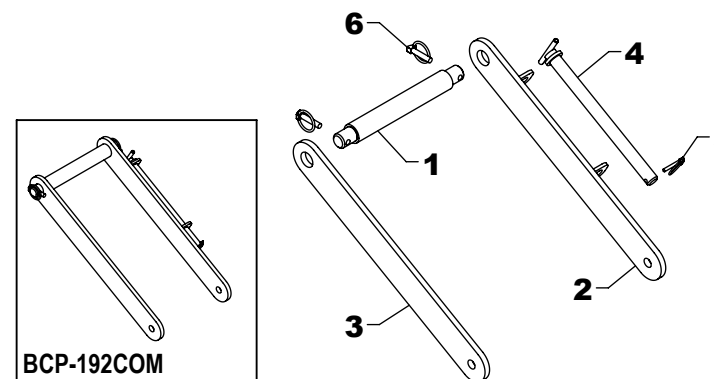

BCK-034 PIN KIT (SET OF 2)

REF #	PART #	DESCRIPTION	QTY.
1	BCP-184	STEP PIN	1
2	BCP-192AS	PIVOT STRAP	1
3	BCP-192	PIVOT STRAP	1
4	BCP-204AS	STORAGE PIN	1
5	QLP0400028	LYNCH PIN	1
6	QLP0700024	LYNCH PIN	2