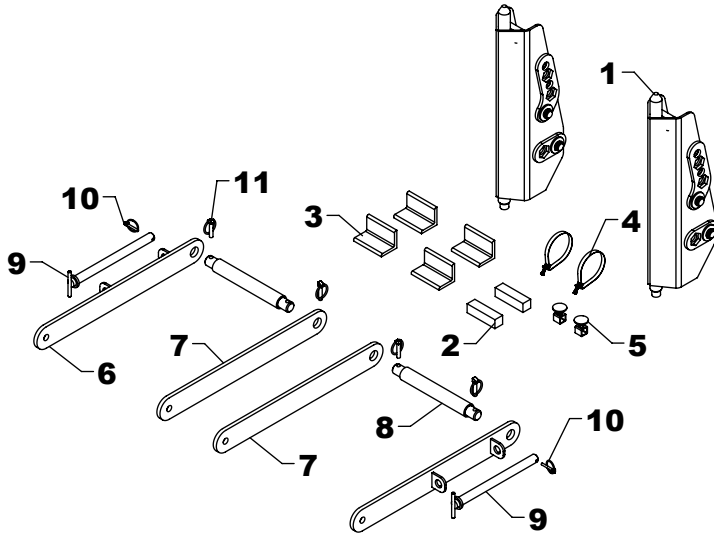

BCK-031 SLEEVE KIT

REF #	PART #	DESCRIPTION	QTY.
1	QC-3501COM	MALE COUPLER COMPLETE	2
2	QC-1508	PLATE BRACE	2
3	QC-1513	ANGLE IRON STOP	4
4	BAND-15	METAL BAND	2
5	QC-1506AS	TRIP BLOCK	2
6	BCP-182AS	PIVOT STRAP	2
7	BCP-182	PIVOT STRAP	2
8	BCP-184	STEP PIN	2
9	BCP-204AS	STORAGE PIN	2
10	QLP0400028	LYNCH PIN	2
11	QLP0700024	LYNCH PIN	4