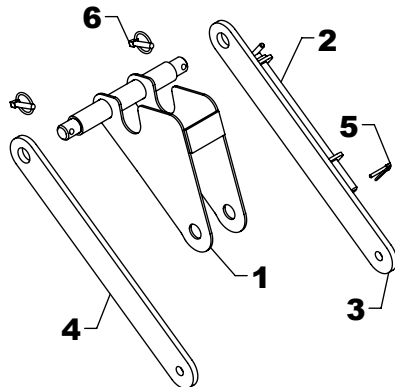

BCK-010 SLEEVE KIT (SET OF 2)

REF #	PART #	DESCRIPTION	QTY.
1	BCP-190AS	SLEEVE	1
2	BCP-204AS	STORAGE PIN	1
3	BCP-192AS	PIVOT STRAP	1
4	BCP-192	PIVOT STRAP	1
5	QLP0400028	LYNCH PIN	1
6	QLP0700024	LYNCH PIN	2