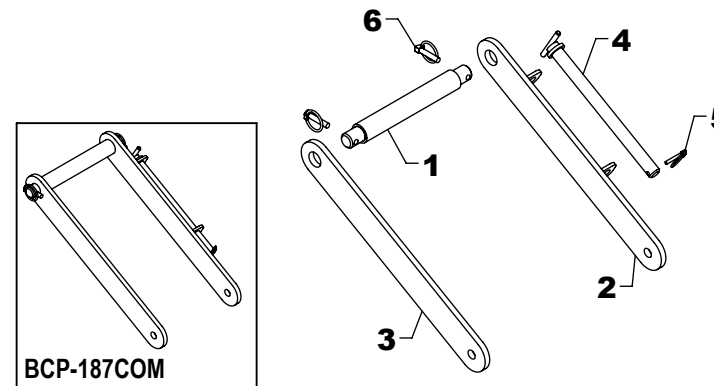

BCK-033 PIN KIT (SET OF 2)

REF #	PART #	DESCRIPTION	QTY.
1	BCP-184	STEP PIN	1
2	BCP-187AS	STRAP	1
3	BCP-187	PIVOT STRAP	1
4	BCP-204AS	STORAGE PIN	1
5	QLP0400028	LYNCH PIN	1
6	QLP0700024	LYNCH PIN	2