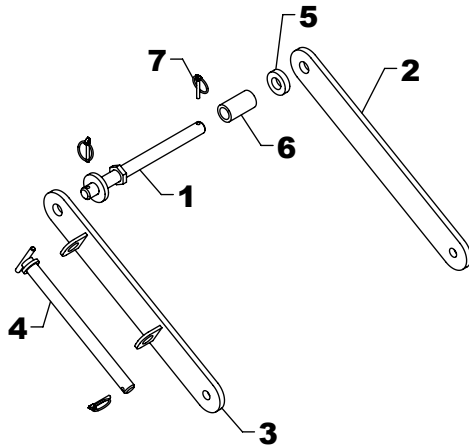

## BASIC BRUSH CRUSHER™ REPLACEMENT PARTS

REF #	PART #	DESCRIPTION	QTY.
1	BCP-80COM	BRUSH CRUSHER	1
2	BCP-80AS	TOOTH	1
3	BCP-83AS	FRONT TEETH	1
4	BCP-86AS	PIN	1

REF #	PART #	DESCRIPTION	QTY.
5	HHS1210040	3/4" X 2 1/2" BOLT	2
6	HFN1210	3/4" NUT	2
7	DRP0600032	DOUBLE ROLL PIN	1

### OPT. BCK-001 TIE BAR KIT (20/40 SERIES)

REF #	PART #	DESCRIPTION	QTY.
1	BCP-34	ANGLE SUPPORT	1
2	BCP-35	LOCK PLATE	2
3	HHS0813016	1/2" X 1" BOLT	2
4	LWM08	1/2" LOCKWASHER	2

### OPT. BCK-003 TIE BAR KIT (70 SERIES)

REF #	PART #	DESCRIPTION	QTY.
1	BCP-36	ANGLE SUPPORT	1
2	BCP-35	LOCK PLATE	2
3	HHS0813016	1/2" X 1" BOLT	2
4	LWM08	1/2" LOCKWASHER	2

WESTENDORFMFG SJG011021

## BCK-004 PIN KIT (SET OF 2)

REF #	PART #	DESCRIPTION	QTY.
1	BCP-200AS	REAR PIVOT PIN	1
2	BCP-201	PIVOT STRAP	1
3	BCP-201AS	PIVOT STRAP	1
4	BCP-204AS	STORAGE PIN	1
5	BCP-197	SPACER WASHER	1
6	BUS-96	BUSHING	1
7	QLP0400028	LYNCH PIN	3