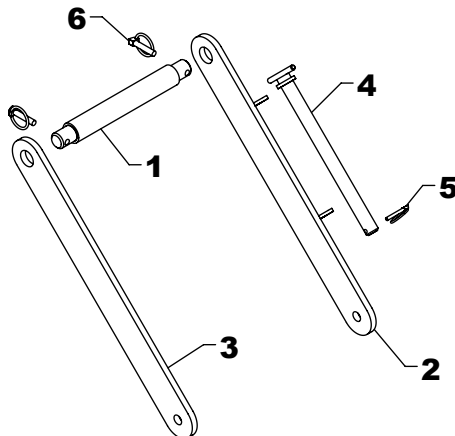

BCK-029 PIN KIT (SET OF 2)

REF #	PART #	DESCRIPTION	QTY.
1	BCP-184	STEP PIN	1
2	BCP-185AS	PIVOT STRAP	1
3	BCP-185	PIVOT STRAP	1
4	BCP-204AS	STORAGE PIN	1
5	QLP0400028	LYNCH PIN	1
6	QLP0700024	LYNCH PIN	2