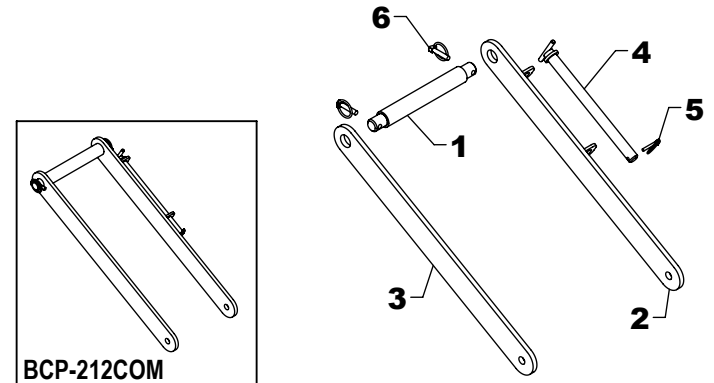

BCK-032 PIN KIT (SET OF 2)

REF #	PART #	DESCRIPTION	QTY.
1	BCP-184	STEP PIN	1
2	BCP-212AS	PIVOT STRAP	1
3	BCP-212	PIVOT STRAP	1
4	BCP-204AS	STORAGE PIN	1
5	QLP0400028	LYNCH PIN	1
6	QLP0700024	LYNCH PIN	2