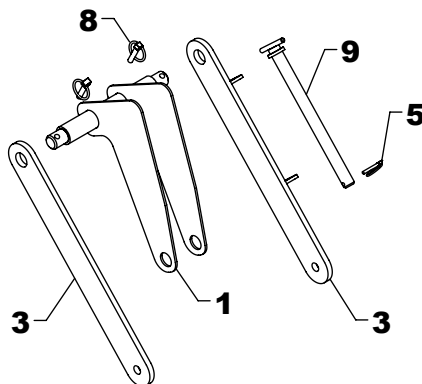

## BCK-004 PIN KIT (SET OF 2)

REF #	PART #	DESCRIPTION	QTY.
1	BCP-200AS	REAR PIVOT PIN	1
2	BCP-201	PIVOT STRAP	1
3	BCP-201AS	PIVOT STRAP	1
4	BCP-204AS	STORAGE PIN	1
5	BCP-197	SPACER WASHER	1
6	BUS-96	BUSHING	1
7	QLP0400028	LYNCH PIN	3

## BCK-005 SLEEVE KIT (SET OF 2)

REF #	PART #	DESCRIPTION	QTY.
1	BCP-206AS	SLEEVE	1
2	BCP-204AS	STORAGE PIN	1
3	BCP-201	PIVOT STRAP	1
4	BCP-201AS	PIVOT STRAP	1
5	QLP0400028	LYNCH PIN	1

## BCK-006 SLEEVE KIT (SET OF 2)

REF #	PART #	DESCRIPTION	QTY.
1	BCP-183AS	SLEEVE	1
2	BCP-204AS	STORAGE PIN	1
3	BCP-185	PIVOT STRAP	1
4	BCP-185AS	PIVOT STRAP	1
5	QLP0400028	LYNCH PIN	1
6	QLP0700024	LYNCH PIN	2

## BCK-007 SLEEVE KIT (SET OF 2)

REF #	PART #	DESCRIPTION	QTY.
1	BCP-186AS	SLEEVE	1
2	BCP-204AS	STORAGE PIN	1
3	BCP-187	PIVOT STRAP	1
4	BCP-187AS	STRAP	1
5	QLP0400028	LYNCH PIN	1
6	QLP0700024	LYNCH PIN	2