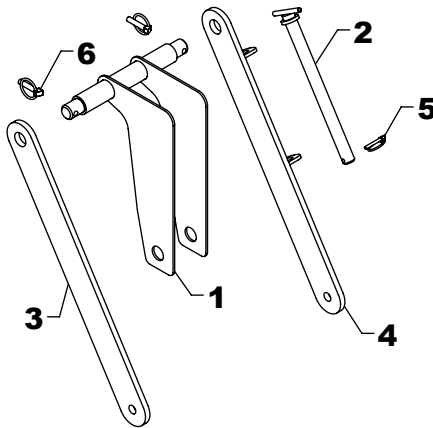

BCK-008 SLEEVE KIT (SET OF 2)

REF #	PART #	DESCRIPTION	QTY.
1	BCP-180AS	SLEEVE	1
2	BCP-204AS	STORAGE PIN	1
3	BCP-182	PIVOT STRAP	1
4	BCP-182AS	PIVOT STRAP	1
5	QLP0400028	LYNCH PIN	1
6	QLP0700024	LYNCH PIN	2