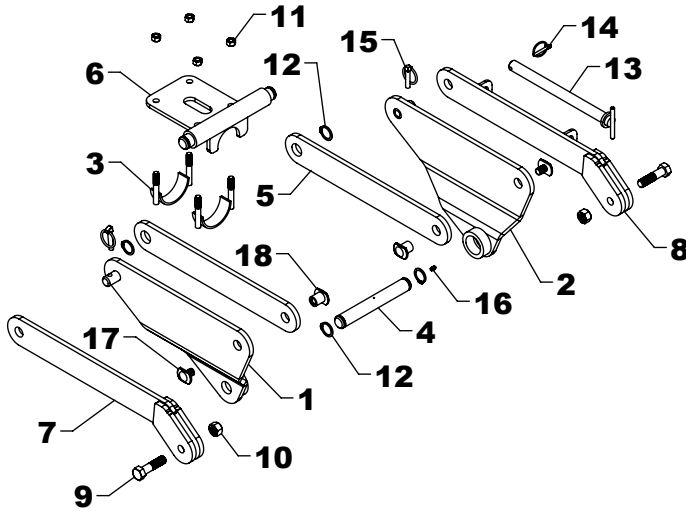

## BCK-014 PIN KIT (SET OF 2)

REF #	PART #	DESCRIPTION	QTY.
1	BCP-184	STEP PIN	1
2	BCP-207AS	PIVOT STRAP	1
3	BCP-207	PIVOT STRAP	1
4	BCP-204AS	STORAGE PIN	1
5	QLP0400028	LYNCH PIN	1
6	QLP0700024	LYNCH PIN	2

## BCK-015 HINGE PLATE KIT (SET OF 2)

REF #	PART #	DESCRIPTION	QTY
1	BCP-100AS-R	HINGE PLATE (RIGHT)	1
2	BCP-100AS-L	HINGE PLATE (LEFT)	1
3	BCP-110	PIN	1
4	BCP-111	STRAP	2
5	BCP-209	STRAP	1
6	BCP-209AS	STRAP	1
7	BCP-116AS	CLAMP PLATE	1
8	BCP-118AS	CLAMP	2
9	BCP-121	CLAMP	1
10	HFN1011	5/8" NUT	2
11	HTN0813	1/2" LOCK NUT	4
12	SR-C08	SNAP RING	2
13	SR-C10	SNAP RING	4
14	BCP-204AS	STORAGE PIN	1
15	QLP0400028	LYNCH PIN	1
16	QLP0700024	LYNCH PIN	2
17	ZER1805	GREASE FITTING	1

## BCK-016 HINGE PLATE KIT (SET OF 2)

REF #	PART #	DESCRIPTION	QTY
1	BCP-100AS-R	HINGE PLATE (RIGHT)	1
2	BCP-100AS-L	HINGE PLATE (LEFT)	1
3	BCP-110	PIN	1
4	BCP-104AS	CLAMP	1
5	BCP-108AS	CLAMP	2
6	BCP-112	STRAP	1
7	BCP-112AS	STRAP	1
8	BCP-113	STRAP	2
9	BCP-204AS	STORAGE PIN	1
10	HTN0813	1/2" LOCK NUT	4
11	SR-C10	SNAP RING	4
12	SR-C08	SNAP RING	2
13	QLP0400028	LYNCH PIN	1
14	QLP0700024	LYNCH PIN	2
15	ZER1805	GREASE FITTING	1

## BCK-017 HINGE PLATE KIT (SET OF 2)

REF #	PART #	DESCRIPTION	QTY
1	BCP-218AS-R	HINGE PLATE	1
2	BCP-218AS-L	HINGE PLATE	1
3	BCP-108AS	CLAMP	2
4	BCP-110	PIN	1
5	BCP-113	STRAP	2
6	BCP-216AS	CLAMP	1
7	BCP-219AS	PIVOT STRAP	1
8	BCP-220AS-L OR R	PIVOT STRAP	1
9	HHS1210048	3/4" X 3" BOLT	2
10	HTN1210	3/4" LOCK NUT	2
11	HTN0813	1/2" LOCK NUT	4
12	SR-C10	SNAP RING	4
13	BCP-204AS	STORAGE PIN	1
14	QLP0400028	LYNCH PIN	1
15	QLP0700024	LYNCH PIN	2
16	ZER1805	GREASE FITTING	1
17	BCP-210	SEX BOLT - MALE	2
18	BCP-211	SEX BOLT - FEMALE	2