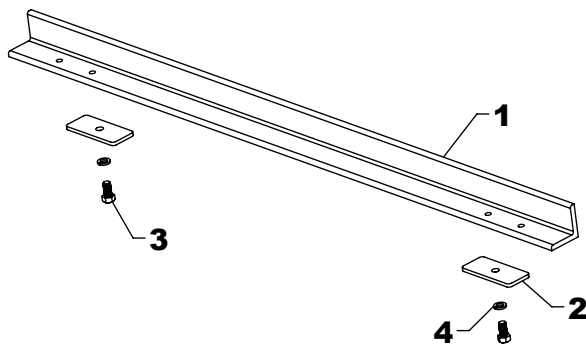

## BASIC BRUSH CRUSHER™ REPLACEMENT PARTS

REF #	PART #	DESCRIPTION	QTY.
1	BCP-80COM	BRUSH CRUSHER	1
2	BCP-80AS	TOOTH	1
3	BCP-83AS	FRONT TEETH	1
4	BCP-86AS	PIN	1

REF #	PART #	DESCRIPTION	QTY.
5	HHS1210040	3/4" X 2 1/2" BOLT	2
6	HFN1210	3/4" NUT	2
7	DRP0600032	DOUBLE ROLL PIN	1

### OPT. BCK-001 TIE BAR KIT (20/40 SERIES)

REF #	PART #	DESCRIPTION	QTY.
1	BCP-34	ANGLE SUPPORT	1
2	BCP-35	LOCK PLATE	2
3	HHS0813016	1/2" X 1" BOLT	2
4	LWM08	1/2" LOCKWASHER	2