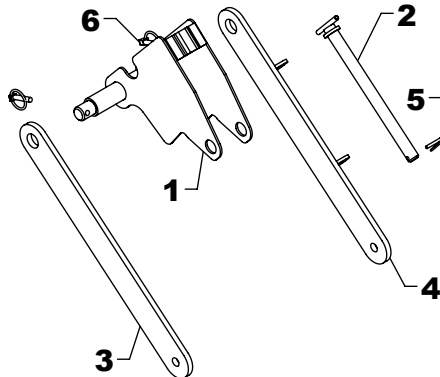

### OPT. BCK-003 TIE BAR KIT (70 SERIES)

REF #	PART #	DESCRIPTION	QTY.
1	BCP-36	ANGLE SUPPORT	1
2	BCP-35	LOCK PLATE	2
3	HHS0813016	1/2" X 1" BOLT	2
4	LWM08	1/2" LOCKWASHER	2

WESTENDORFMFG SJG011021

## BCK-004 PIN KIT (SET OF 2)

REF #	PART #	DESCRIPTION	QTY.
1	BCP-200AS	REAR PIVOT PIN	1
2	BCP-201	PIVOT STRAP	1
3	BCP-201AS	PIVOT STRAP	1
4	BCP-204AS	STORAGE PIN	1
5	BCP-197	SPACER WASHER	1
6	BUS-96	BUSHING	1
7	QLP0400028	LYNCH PIN	3

## BCK-005 SLEEVE KIT (SET OF 2)

REF #	PART #	DESCRIPTION	QTY.
1	BCP-206AS	SLEEVE	1
2	BCP-204AS	STORAGE PIN	1
3	BCP-201	PIVOT STRAP	1
4	BCP-201AS	PIVOT STRAP	1
5	QLP0400028	LYNCH PIN	1

## BCK-006 SLEEVE KIT (SET OF 2)

REF #	PART #	DESCRIPTION	QTY.
1	BCP-183AS	SLEEVE	1
2	BCP-204AS	STORAGE PIN	1
3	BCP-185	PIVOT STRAP	1
4	BCP-185AS	PIVOT STRAP	1
5	QLP0400028	LYNCH PIN	1
6	QLP0700024	LYNCH PIN	2