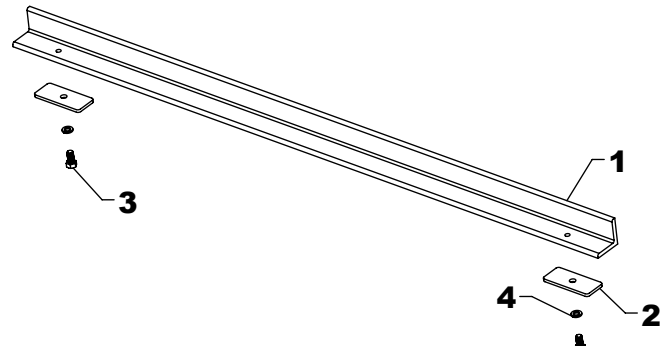

## BASIC BRUSH CRUSHER™ REPLACEMENT PARTS

REF #	PART #	DESCRIPTION	QTY.
1	BCP-80COM	BRUSH CRUSHER	1
2	BCP-80AS	TOOTH	1
3	BCP-83AS	FRONT TEETH	1
4	BCP-86AS	PIN	1

REF #	PART #	DESCRIPTION	QTY.
5	HHS1210040	3/4" X 2 1/2" BOLT	2
6	HFN1210	3/4" NUT	2
7	DRP0600032	DOUBLE ROLL PIN	1

### OPT. BCK-001 TIE BAR KIT (20/40 SERIES)

REF #	PART #	DESCRIPTION	QTY.
1	BCP-34	ANGLE SUPPORT	1
2	BCP-35	LOCK PLATE	2
3	HHS0813016	1/2" X 1" BOLT	2
4	LWM08	1/2" LOCKWASHER	2