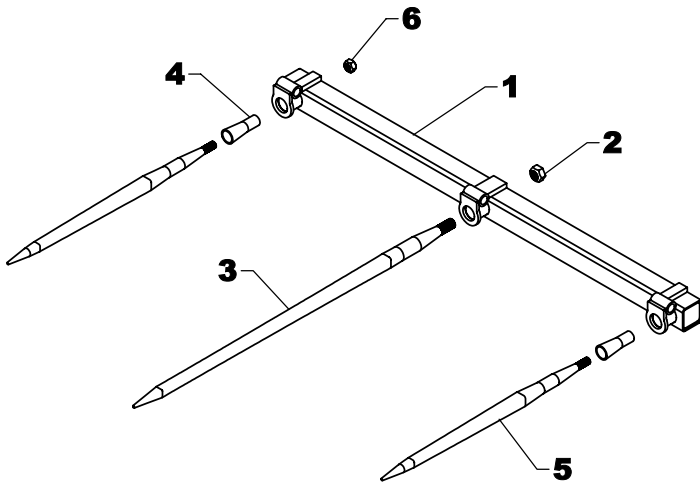

FRAME COMPLETE

REF #	PART #	DESCRIPTION	QTY
1	SS-103AS	FRAME	1
2	SS-104	PIVOT PIN	3
3	CTK0400032	1/4" X 2" COTTER KEY	6
4	SS-131AS	3 SPEAR HOLDER	1
5	SS-180AS	4 SPEAR HOLDER (NOT SHOWN)	1
6	SS-231AS	4 LONG SPEAR HOLDER (NOT SHOWN)	1

SS-II-3 SPEAR HOLDER

REF #	PART #	DESCRIPTION	QTY
1	SS-131AS	3 SPEAR HOLDER	1
2	BS-247	NUT	1
3	BS-248	BALE SPEAR	1
4	BUS-64	INSERT BUSHING	2
5	TB-111	UPPER TINE	2
6	TB-112	TINE NUT	2

SS-II-3L SPEAR HOLDER

REF #	PART #	DESCRIPTION	QTY
1	SS-131AS	3 SPEAR HOLDER	1
2	BS-247	NUT	3
3	BS-248	BALE SPEAR	3

SS-II-4 SPEAR HOLDER

REF #	PART #	DESCRIPTION	QTY
1	SS-180AS	4 SPEAR HOLDER	1
2	TB-112	TINE NUT	4
3	TB-111	UPPER TINE	4

SS-II-4L SPEAR HOLDER

REF #	PART #	DESCRIPTION	QTY
1	SS-231AS	4 LONG SPEAR HOLDER	1
2	BS-247	NUT	4
3	BS-248	BALE SPEAR	4

C-3 SNAP-ATTACH™ ADAPTER

REF #	PART #	DESCRIPTION	QTY.
1	QC-300AS	BOLT ON ADAPTER	2
2	U-5	U-BOLT (4 1/2" INSIDE LEG)	8
3	LWM10	5/8" LOCK WASHER	16
4	HFN1011	5/8" NUT	16