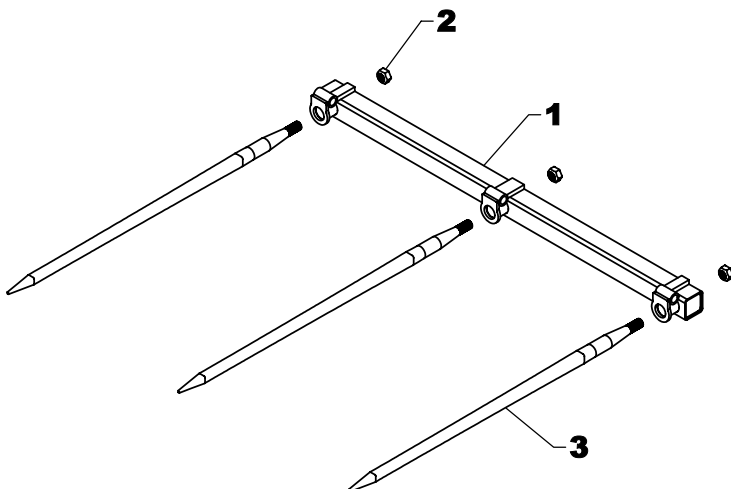

FRAME COMPLETE

REF #	PART #	DESCRIPTION	QTY
1	SS-103AS	FRAME	1
2	SS-104	PIVOT PIN	3
3	CTK0400032	1/4" X 2" COTTER KEY	6
4	SS-131AS	3 SPEAR HOLDER	1
5	SS-180AS	4 SPEAR HOLDER (NOT SHOWN)	1
6	SS-231AS	4 LONG SPEAR HOLDER (NOT SHOWN)	1

SS-II-3 SPEAR HOLDER

REF #	PART #	DESCRIPTION	QTY
1	SS-131AS	3 SPEAR HOLDER	1
2	BS-247	NUT	1
3	BS-248	BALE SPEAR	1
4	BUS-64	INSERT BUSHING	2
5	TB-111	UPPER TINE	2
6	TB-112	TINE NUT	2

SS-II-3L SPEAR HOLDER

REF #	PART #	DESCRIPTION	QTY
1	SS-131AS	3 SPEAR HOLDER	1
2	BS-247	NUT	3
3	BS-248	BALE SPEAR	3

SS-II-4 SPEAR HOLDER

REF #	PART #	DESCRIPTION	QTY
1	SS-180AS	4 SPEAR HOLDER	1
2	TB-112	TINE NUT	4
3	TB-111	UPPER TINE	4

SS-II-4L SPEAR HOLDER

REF #	PART #	DESCRIPTION	QTY
1	SS-231AS	4 LONG SPEAR HOLDER	1
2	BS-247	NUT	4
3	BS-248	BALE SPEAR	4

C-3 SNAP-ATTACH™ ADAPTER

REF #	PART #	DESCRIPTION	QTY.
1	QC-300AS	BOLT ON ADAPTER	2
2	U-5	U-BOLT (4 1/2" INSIDE LEG)	8
3	LWM10	5/8" LOCK WASHER	16
4	HFN1011	5/8" NUT	16