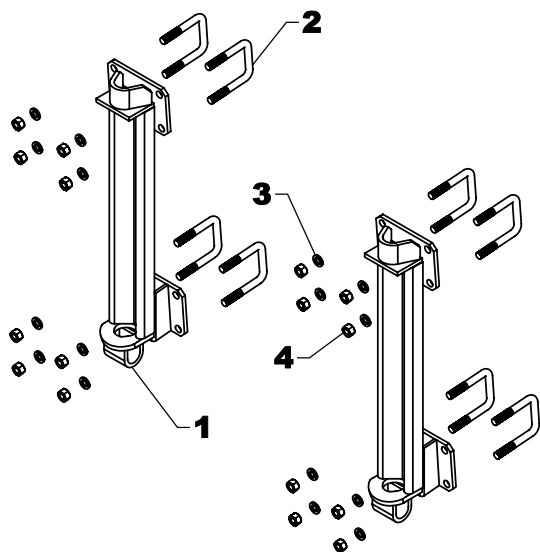

FRAME COMPLETE

REF #	PART #	DESCRIPTION	QTY
1	SS-103AS	FRAME	1
2	SS-104	PIVOT PIN	3
3	CTK0400032	1/4" X 2" COTTER KEY	6
4	SS-131AS	3 SPEAR HOLDER	1
5	SS-180AS	4 SPEAR HOLDER (NOT SHOWN)	1
6	SS-231AS	4 LONG SPEAR HOLDER (NOT SHOWN)	1

SS-II-3 SPEAR HOLDER

REF #	PART #	DESCRIPTION	QTY
1	SS-131AS	3 SPEAR HOLDER	1
2	BS-247	NUT	1
3	BS-248	BALE SPEAR	1
4	BUS-64	INSERT BUSHING	2
5	TB-111	UPPER TINE	2
6	TB-112	TINE NUT	2

SS-II-3L SPEAR HOLDER

REF #	PART #	DESCRIPTION	QTY
1	SS-131AS	3 SPEAR HOLDER	1
2	BS-247	NUT	3
3	BS-248	BALE SPEAR	3

SS-II-4 SPEAR HOLDER

REF #	PART #	DESCRIPTION	QTY
1	SS-180AS	4 SPEAR HOLDER	1
2	TB-112	TINE NUT	4
3	TB-111	UPPER TINE	4

SS-II-4L SPEAR HOLDER

REF #	PART #	DESCRIPTION	QTY
1	SS-231AS	4 LONG SPEAR HOLDER	1
2	BS-247	NUT	4
3	BS-248	BALE SPEAR	4

C-3 SNAP-ATTACH™ ADAPTER

REF #	PART #	DESCRIPTION	QTY.
1	QC-300AS	BOLT ON ADAPTER	2
2	U-5	U-BOLT (4 1/2" INSIDE LEG)	8
3	LWM10	5/8" LOCK WASHER	16
4	HFN1011	5/8" NUT	16