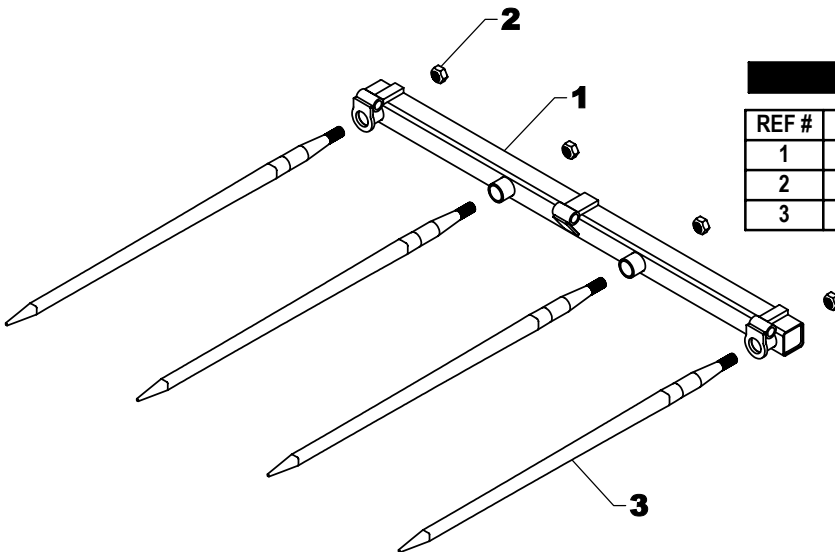

FRAME COMPLETE

REF #	PART #	DESCRIPTION	QTY
1	SS-103AS	FRAME	1
2	SS-104	PIVOT PIN	3
3	CTK0400032	1/4" X 2" COTTER KEY	6
4	SS-131AS	3 SPEAR HOLDER	1
5	SS-180AS	4 SPEAR HOLDER (NOT SHOWN)	1
6	SS-231AS	4 LONG SPEAR HOLDER (NOT SHOWN)	1

SS-II-3 SPEAR HOLDER

REF #	PART #	DESCRIPTION	QTY
1	SS-131AS	3 SPEAR HOLDER	1
2	BS-247	NUT	1
3	BS-248	BALE SPEAR	1
4	BUS-64	INSERT BUSHING	2
5	TB-111	UPPER TINE	2
6	TB-112	TINE NUT	2

SS-II-3L SPEAR HOLDER

REF #	PART #	DESCRIPTION	QTY
1	SS-131AS	3 SPEAR HOLDER	1
2	BS-247	NUT	3
3	BS-248	BALE SPEAR	3

SS-II-4 SPEAR HOLDER

REF #	PART #	DESCRIPTION	QTY
1	SS-180AS	4 SPEAR HOLDER	1
2	TB-112	TINE NUT	4
3	TB-111	UPPER TINE	4

SS-II-4L SPEAR HOLDER

REF #	PART #	DESCRIPTION	QTY
1	SS-231AS	4 LONG SPEAR HOLDER	1
2	BS-247	NUT	4
3	BS-248	BALE SPEAR	4

C-3 SNAP-ATTACH™ ADAPTER

REF #	PART #	DESCRIPTION	QTY.
1	QC-300AS	BOLT ON ADAPTER	2
2	U-5	U-BOLT (4 1/2" INSIDE LEG)	8
3	LWM10	5/8" LOCK WASHER	16
4	HFN1011	5/8" NUT	16