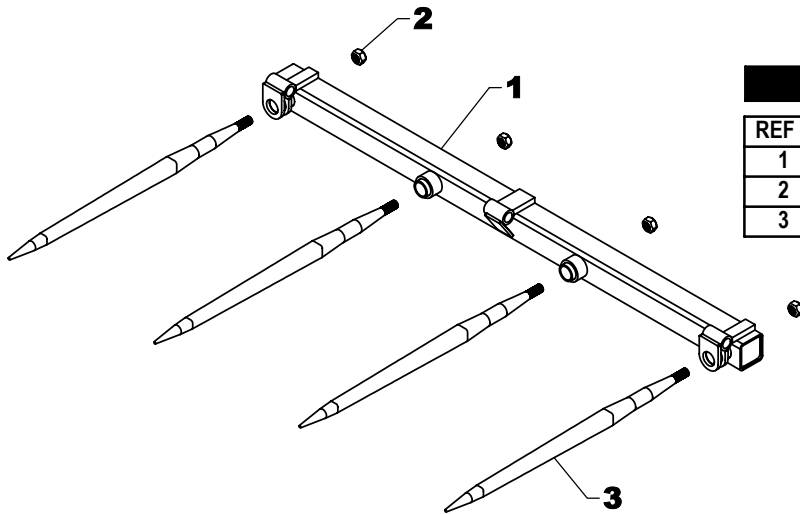

FRAME COMPLETE

REF #	PART #	DESCRIPTION	QTY
1	SS-103AS	FRAME	1
2	SS-104	PIVOT PIN	3
3	CTK0400032	1/4" X 2" COTTER KEY	6
4	SS-131AS	3 SPEAR HOLDER	1
5	SS-180AS	4 SPEAR HOLDER (NOT SHOWN)	1
6	SS-231AS	4 LONG SPEAR HOLDER (NOT SHOWN)	1

SS-II-3 SPEAR HOLDER

REF #	PART #	DESCRIPTION	QTY
1	SS-131AS	3 SPEAR HOLDER	1
2	BS-247	NUT	1
3	BS-248	BALE SPEAR	1
4	BUS-64	INSERT BUSHING	2
5	TB-111	UPPER TINE	2
6	TB-112	TINE NUT	2

SS-II-3L SPEAR HOLDER

REF #	PART #	DESCRIPTION	QTY
1	SS-131AS	3 SPEAR HOLDER	1
2	BS-247	NUT	3
3	BS-248	BALE SPEAR	3

SS-II-4 SPEAR HOLDER

REF #	PART #	DESCRIPTION	QTY
1	SS-180AS	4 SPEAR HOLDER	1
2	TB-112	TINE NUT	4
3	TB-111	UPPER TINE	4

SS-II-4L SPEAR HOLDER

REF #	PART #	DESCRIPTION	QTY
1	SS-231AS	4 LONG SPEAR HOLDER	1
2	BS-247	NUT	4
3	BS-248	BALE SPEAR	4

C-3 SNAP-ATTACH™ ADAPTER

REF #	PART #	DESCRIPTION	QTY.
1	QC-300AS	BOLT ON ADAPTER	2
2	U-5	U-BOLT (4 1/2" INSIDE LEG)	8
3	LWM10	5/8" LOCK WASHER	16
4	HFN1011	5/8" NUT	16