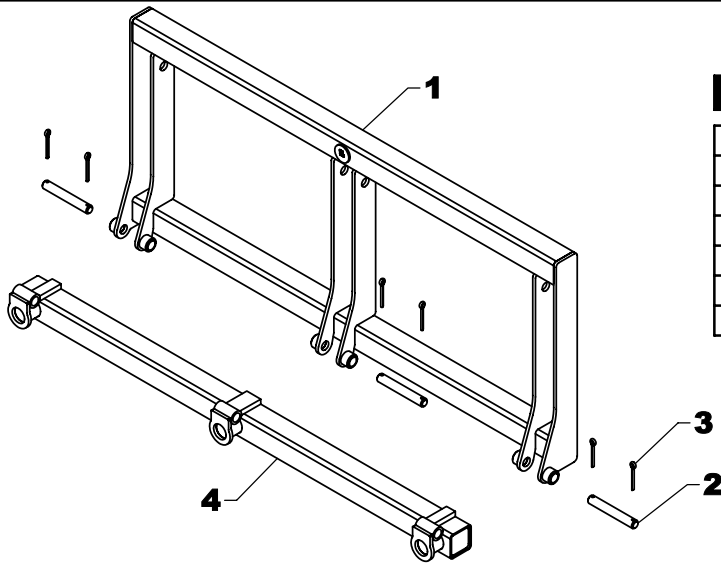

FRAME COMPLETE

REF #	PART #	DESCRIPTION	QTY
1	SS-103AS	FRAME	1
2	SS-104	PIVOT PIN	3
3	CTK0400032	1/4" X 2" COTTER KEY	6
4	SS-131AS	3 SPEAR HOLDER	1
5	SS-180AS	4 SPEAR HOLDER (NOT SHOWN)	1
6	SS-231AS	4 LONG SPEAR HOLDER (NOT SHOWN)	1

SS-II-3 SPEAR HOLDER

REF #	PART #	DESCRIPTION	QTY
1	SS-131AS	3 SPEAR HOLDER	1
2	BS-247	NUT	1
3	BS-248	BALE SPEAR	1
4	BUS-64	INSERT BUSHING	2
5	TB-111	UPPER TINE	2
6	TB-112	TINE NUT	2

SS-II-3L SPEAR HOLDER

REF #	PART #	DESCRIPTION	QTY
1	SS-131AS	3 SPEAR HOLDER	1
2	BS-247	NUT	3
3	BS-248	BALE SPEAR	3

SS-II-4 SPEAR HOLDER

REF #	PART #	DESCRIPTION	QTY
1	SS-180AS	4 SPEAR HOLDER	1
2	TB-112	TINE NUT	4
3	TB-111	UPPER TINE	4

SS-II-4L SPEAR HOLDER

REF #	PART #	DESCRIPTION	QTY
1	SS-231AS	4 LONG SPEAR HOLDER	1
2	BS-247	NUT	4
3	BS-248	BALE SPEAR	4

C-3 SNAP-ATTACH™ ADAPTER

REF #	PART #	DESCRIPTION	QTY.
1	QC-300AS	BOLT ON ADAPTER	2
2	U-5	U-BOLT (4 1/2" INSIDE LEG)	8
3	LWM10	5/8" LOCK WASHER	16
4	HFN1011	5/8" NUT	16