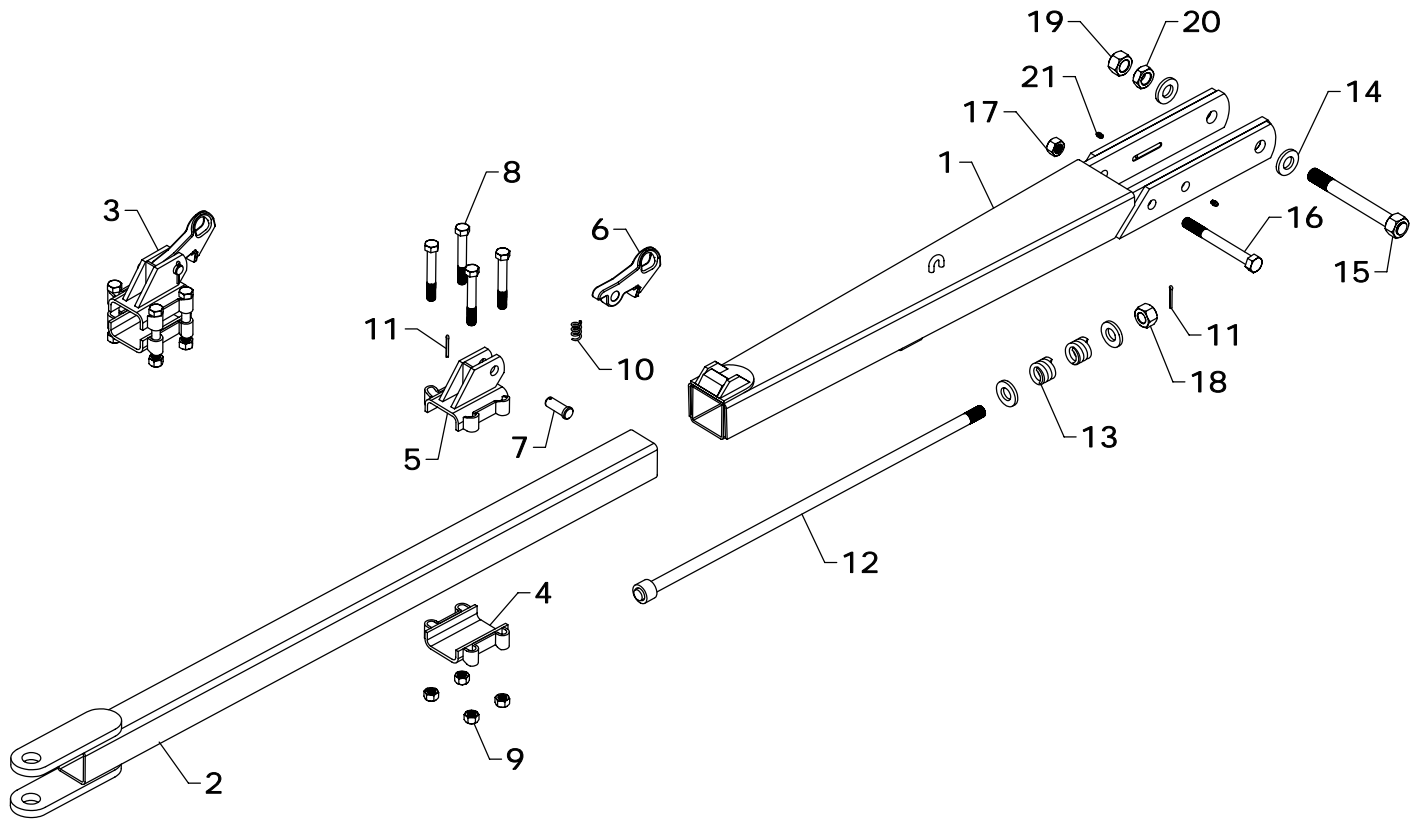

## RIMS SIZE

16.0 X 10
16.1 X 11
16.1 X 14
20.0 X 8
22.5 X 8.25
22.5 X 8.25*
22.5 X 13.5*

*\*Extra heavy duty rims available*

## HOW TO MEASURE A RIM

WESTENDORFMFG PWB012230

## WW2214 TONGUE REPLACEMENT PARTS

REF #	PART #	DESCRIPTION	QTY.
1	ET-217AS	REAR TONGUE	1
2	ET-105AS	FRONT TONGUE	1
3	ET-170COM	TONGUE HOOK COMPLETE	1
4	ET-170SUB	TONGUE CLAMP (BOTTOM)	1
5	ET-170AS	TONGUE CLAMP (TOP)	1
6	ET-66	STEEL "HOOK"	1
7	CLP1200040	3/4 X 2 1/2 CLEVIS PIN	1
8	HHS1011072	5/8" X 4 1/2" BOLT	4
9	HTN1011	5/8" LOCK NUT	4
10	S3	SPRING	1
11	CTK0250024	5/32" X 1 1/2" COTTER PIN	2

REF #	PART #	DESCRIPTION	QTY.
12	ET-31AS	SAFETY ROD	1
13	S1	SPRING	2
14	ET-209	SPACER	4
15	ET-208AS	TONGUE BOLT	1
16	HHS1210112	3/4" X 7" BOLT	1
17	HTN1210	3/4" LOCK NUT	1
18	HFN1414	7/8" NUT	1
19	HFN1614	1" NUT	1
20	HJN1614	1" JAM NUT	1
21	ZER1805	GREASE FITTING	2