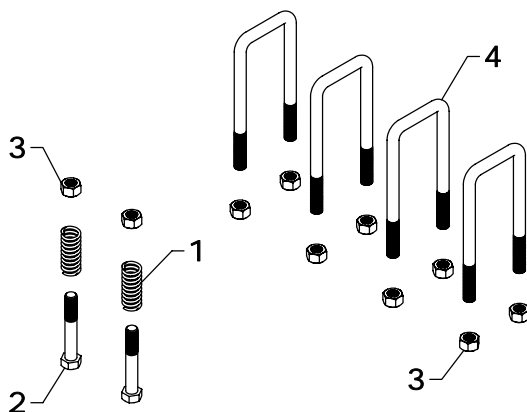

(WAC-222) WAGON BOX MOUNTING KIT REPLACEMENT PARTS

REF #	PART #	DESCRIPTION	QTY.
1	S4	SPRING	2
2	HHS1011064	5/8" X 4" BOLT	2
3	HTN1011	5/8" LOCK NUT	10
4	U-8	U-BOLT (7 5/8" INSIDE LEG)	4

WESTENDORFMFG PWB012230