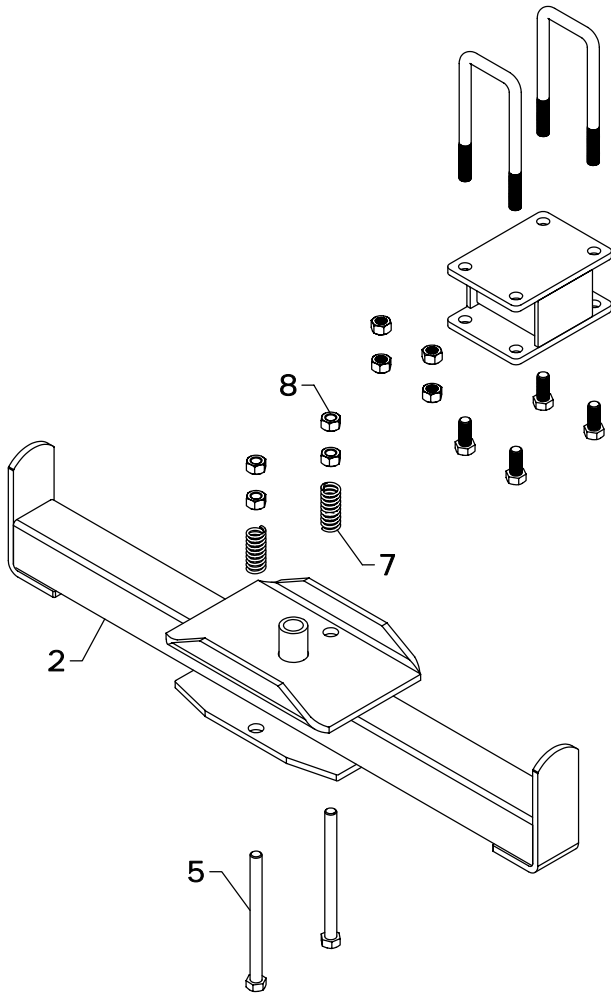

REF #	PART #	DESCRIPTION	QTY.
13	LW-40	INSERT BUSHING	2
14	PW-26	HUB WASHER	2
15	HHS1011088	5/8" X 5 1/2" BOLT	1
16	HHS1210056	3/4" X 3 1/2" BOLT	3
17	HTN1011	5/8" LOCK NUT	1
18	HTN1210	3/4" LOCK NUT	3
19	HFN1614	1" NUT	1
20	HTN2012	1 1/4" LOCK NUT	3
21	HSN1414	7/8" SLOTTED NUT	2
22	CTK0250024	5/32" X 1 1/2" COTTER PIN	2
23	ZER1805	GREASE FITTING	11

*NOTE: Replacement spindle contains spindle and slotted nut. Replacement tie rod contains tie rod, tie rod end, nut and two grease fittings.*

When ordering replacement hubs, check measurements and numbers for possible differences in your wagon and this year's model.

## WW2214 REAR AXLE REPLACEMENT PARTS

REF #	PART #	DESCRIPTION	QTY.
1	LW-43AS	REAR AXLE	1
2	HHS1011088	5/8" X 5 1/2" BOLT	1
3	HTN1011	5/8" LOCK NUT	1
4	WW-20COM	HUB COMPLETE	2
5	PW-26	HUB WASHER	2
6	CTK0250024	5/32" X 1 1/2" COTTER PIN	2
7	HSN1414	7/8" SLOTTED NUT	2

*NOTE: WW-20RB contains hub, inside/outside bearing cups, nuts and bolts.*