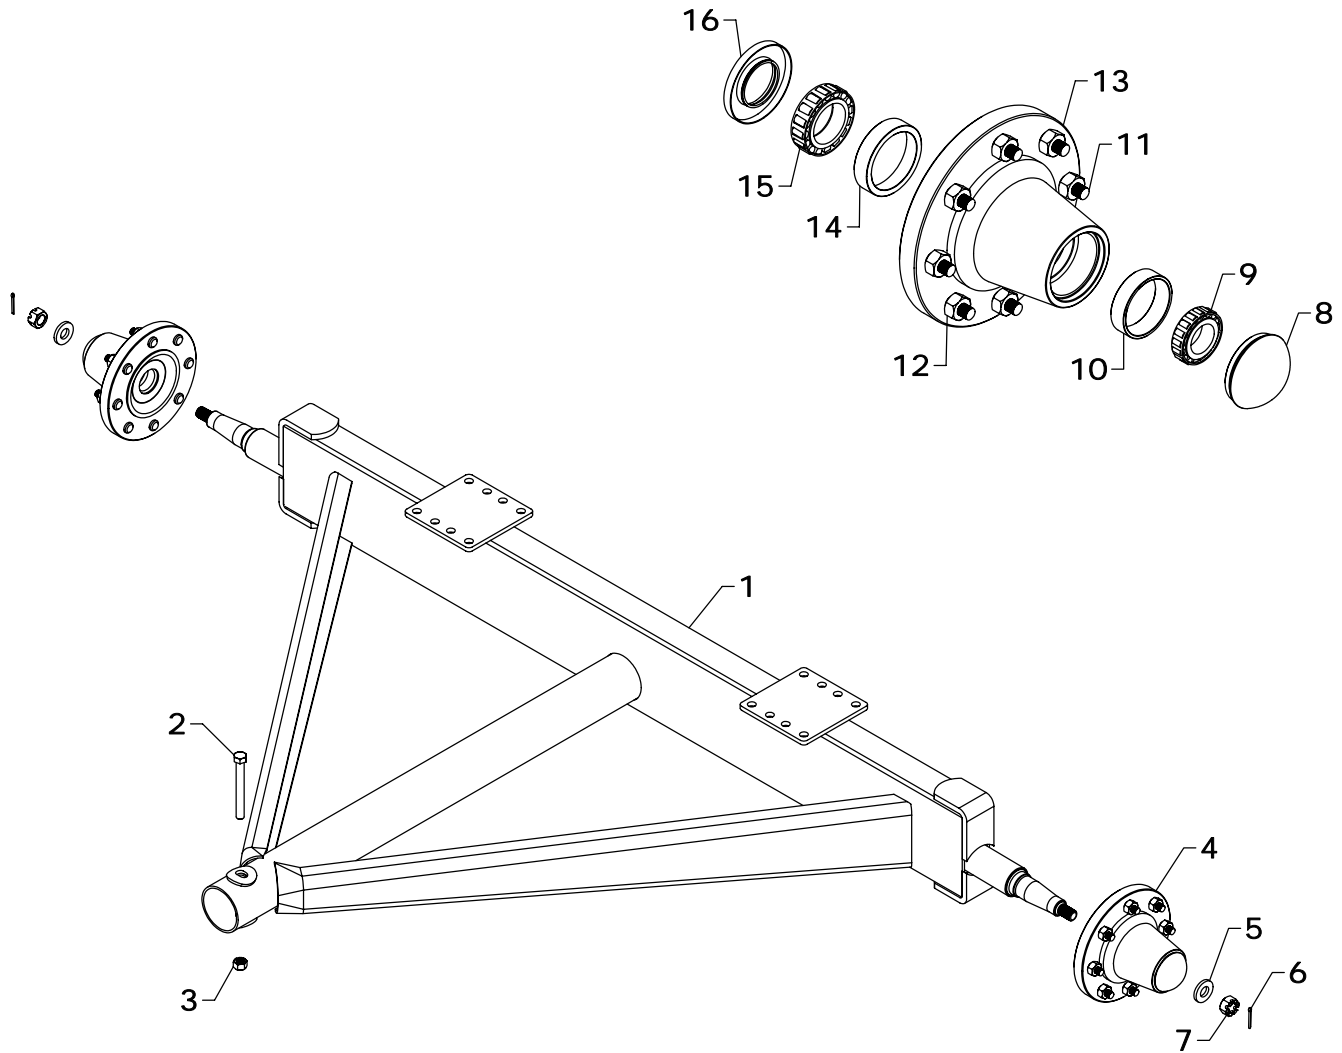

When ordering replacement hubs, check measurements and numbers for possible differences in your wagon and this year's model.

WW2214 REAR AXLE REPLACEMENT PARTS

REF #	PART #	DESCRIPTION	QTY.
1	LW-43AS	REAR AXLE	1
2	HHS1011088	5/8" X 5 1/2" BOLT	1
3	HTN1011	5/8" LOCK NUT	1
4	WW-20COM	HUB COMPLETE	2
5	PW-26	HUB WASHER	2
6	CTK0250024	5/32" X 1 1/2" COTTER PIN	2
7	HSN1414	7/8" SLOTTED NUT	2

WW-20COM HUB REPLACEMENT PARTS			
REF #	PART #	DESCRIPTION	QTY
8	615126	HUB CAP	1
9	AW-877	OUTSIDE BEARING	1
10	AW-821	OUTSIDE BEARING CUP	1
11	916WB	WHEEL BOLT	8
12	916WN	WHEEL NUT	8
13	WW-20RB	HUB	1
	WW-20	HUB	1
14	AW-520	INSIDE BEARING CUP	1
15	AW-590	INSIDE BEARING	1
16	AW-726	GREASE SEAL	1

NOTE: WW-20RB contains hub, inside/outside bearing cups, nuts and bolts.