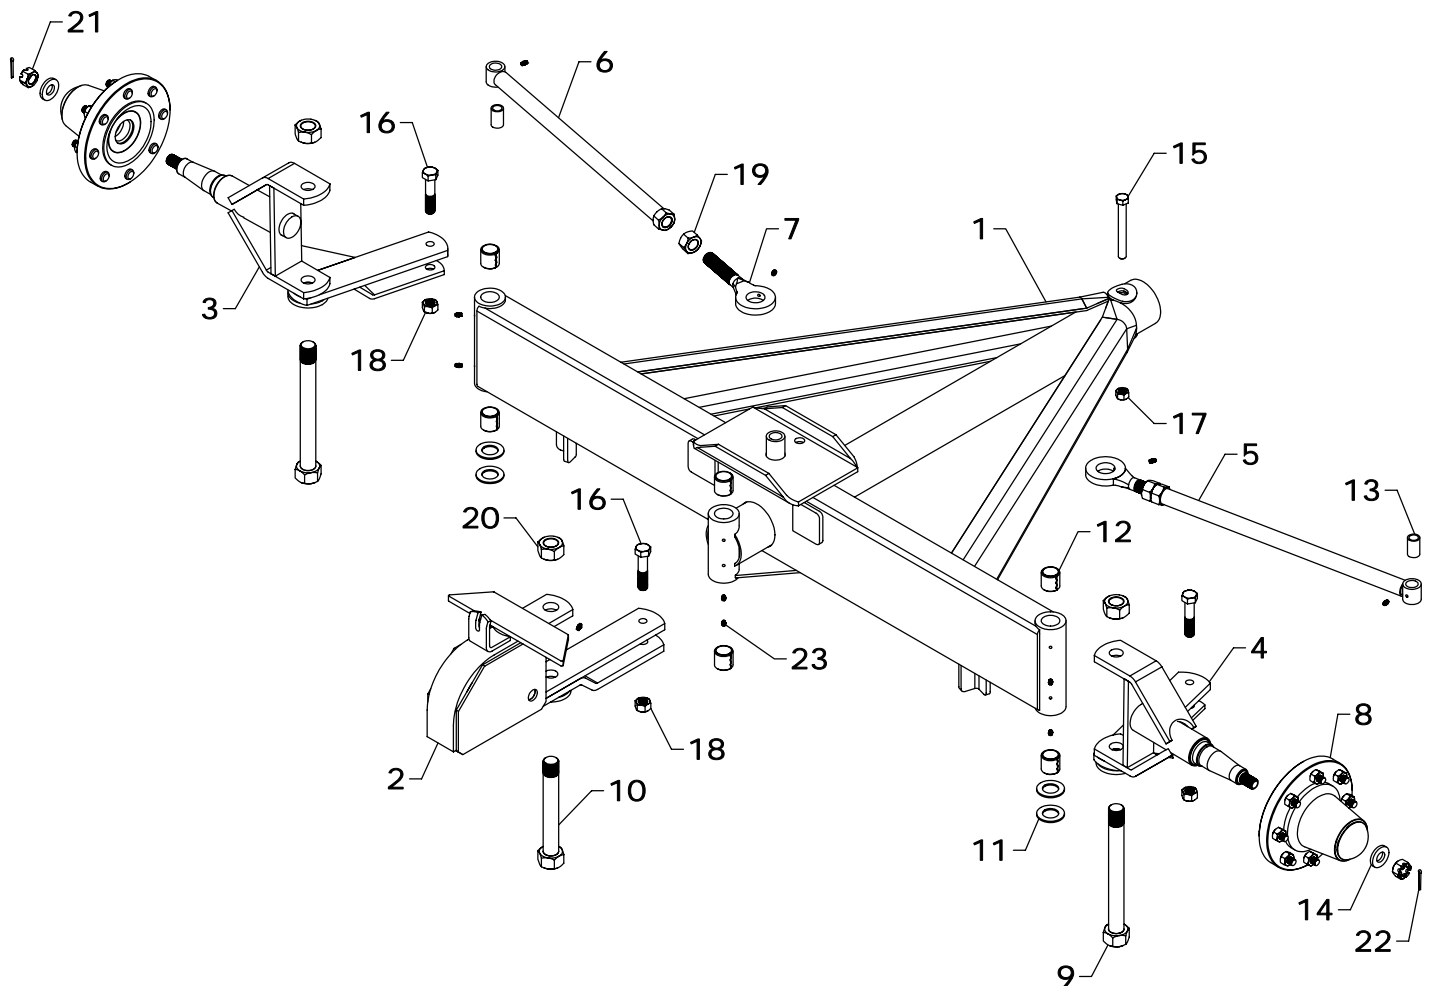

When ordering replacement spindles and hubs, check measurements and numbers on these items for possible differences in your wagon and this years model.

WW2214 FRONT AXLE REPLACEMENT PARTS

REF #	PART #	DESCRIPTION	QTY.
1	LW-1AS	FRONT AXLE	1
2	LW-22AS	HITCH	1
3	LW-25COM - R	SPINDLE COMPLETE (RIGHT)	1
4	LW-25COM - L	SPINDLE COMPLETE (LEFT)	1
5	LW-41COM	TIE ROD COMPLETE	1
6	LW-41AS	TIE ROD	1
7	AW-38	TIE ROD END	1
8	WW-20COM	HUB COMPLETE	2
9	LW-60AS	SPINDLE BOLT	2
10	LW-61AS	HITCH BOLT	1
11	LW-30	THRUST WASHER	4
12	LW-32	INSERT BUSHING	6

REF #	PART #	DESCRIPTION	QTY.
13	LW-40	INSERT BUSHING	2
14	PW-26	HUB WASHER	2
15	HHS1011088	5/8" X 5 1/2" BOLT	1
16	HHS1210056	3/4" X 3 1/2" BOLT	3
17	HTN1011	5/8" LOCK NUT	1
18	HTN1210	3/4" LOCK NUT	3
19	HFN1614	1" NUT	1
20	HTN2012	1 1/4" LOCK NUT	3
21	HSN1414	7/8" SLOTTED NUT	2
22	CTK0250024	5/32" X 1 1/2" COTTER PIN	2
23	ZER1805	GREASE FITTING	11

NOTE: Replacement spindle contains spindle and slotted nut. Replacement tie rod contains tie rod, tie rod end, nut and two grease fittings.