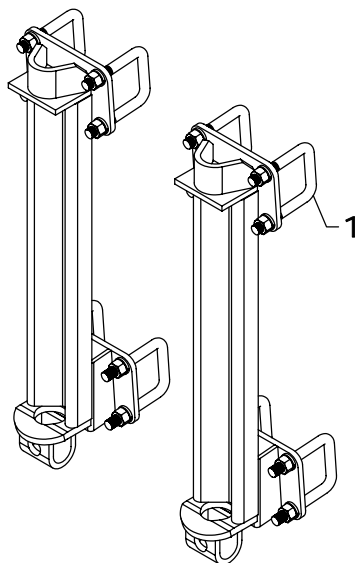

SP-42 TWO-PRONG BALE SPEAR REPLACEMENT PARTS

REF #	PART #	DESCRIPTION	QTY
1	SP-42AS	FRAME	1
2	BS-248	BALE SPEAR	2
3	BS-247	NUT	2

C-3 STANDARD ADAPTER KIT

REF #	PART #	DESCRIPTION	QTY
1	C-3 KIT	FEMALE ADAPTER KIT	1